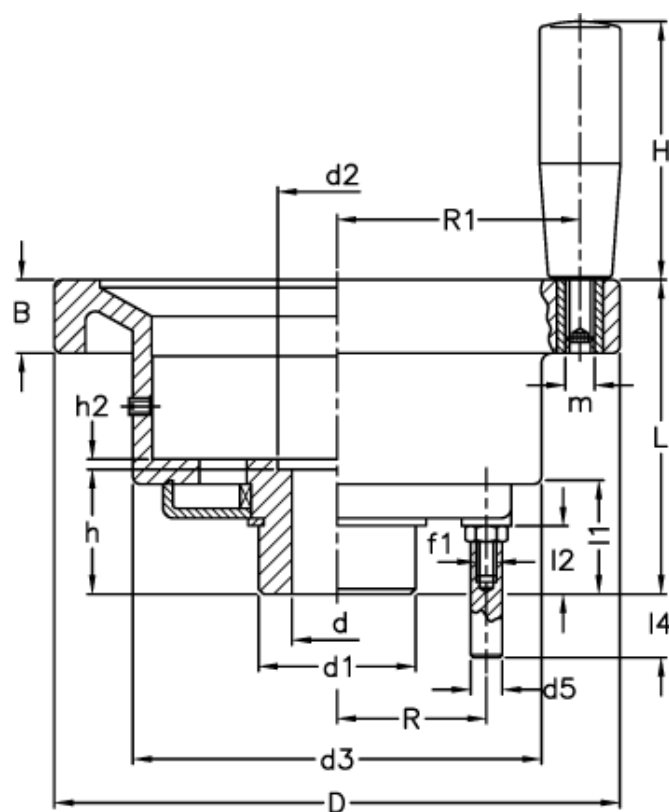

Data Sheet

Article number: 2307028612
Description: E+G Solid handwheel
VAD.125-PXX2-A12+I

Measures

B = 15	H = 65	R = 28.5
D = 125	h = 22.5	R1 = 54.0
d1 = 32	h2 = 4.0	
d2 = 22.5	L = 65.5	
d3 = 76	l1 = 19.0	
d5 = 6	l2 = 12.0	
d H7 = 12	l4 = 13.1	
f1 = M4	m = M8	